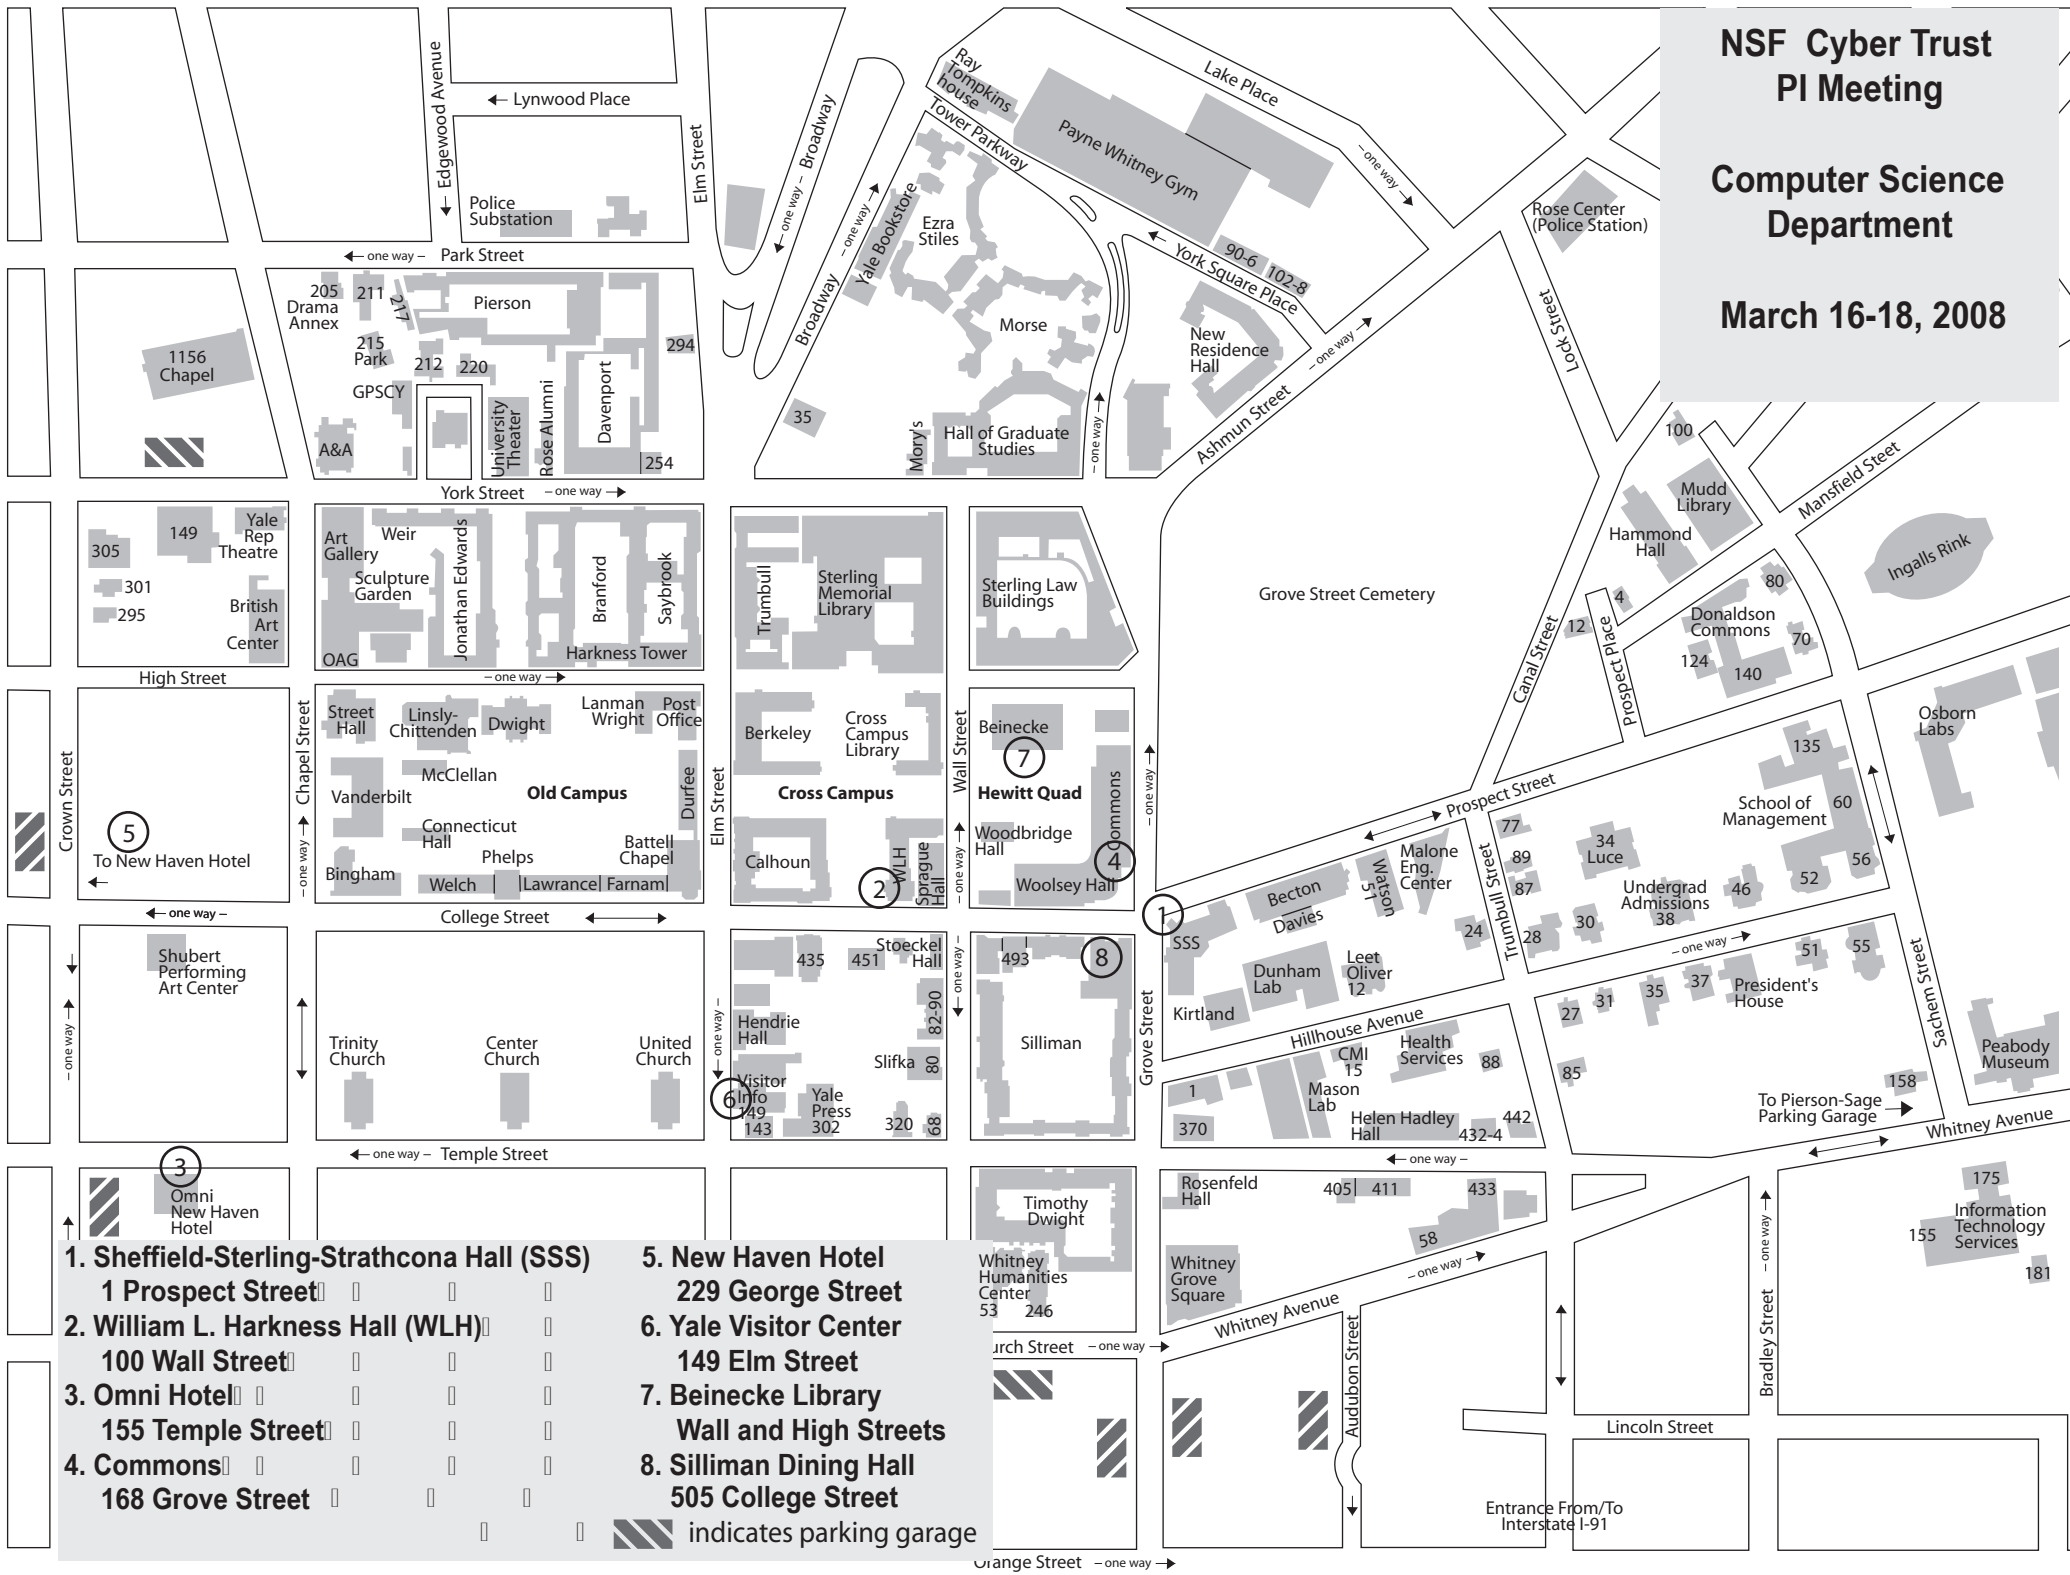

NSF Cyber Trust PI Meeting

Computer Science Department

March 16-18, 2008

- 1. Sheffield-Sterling-Strathcona Hall (SSS)**
1 Prospect Street
 - 2. William L. Harkness Hall (WLH)**
100 Wall Street
 - 3. Omni Hotel**
155 Temple Street
 - 4. Commons**
168 Grove Street
 - 5. New Haven Hotel**
229 George Street
 - 6. Yale Visitor Center**
149 Elm Street
 - 7. Beinecke Library**
Wall and High Streets
 - 8. Silliman Dining Hall**
505 College Street
- ▨ indicates parking garage

Entrance From/To
Interstate I-91